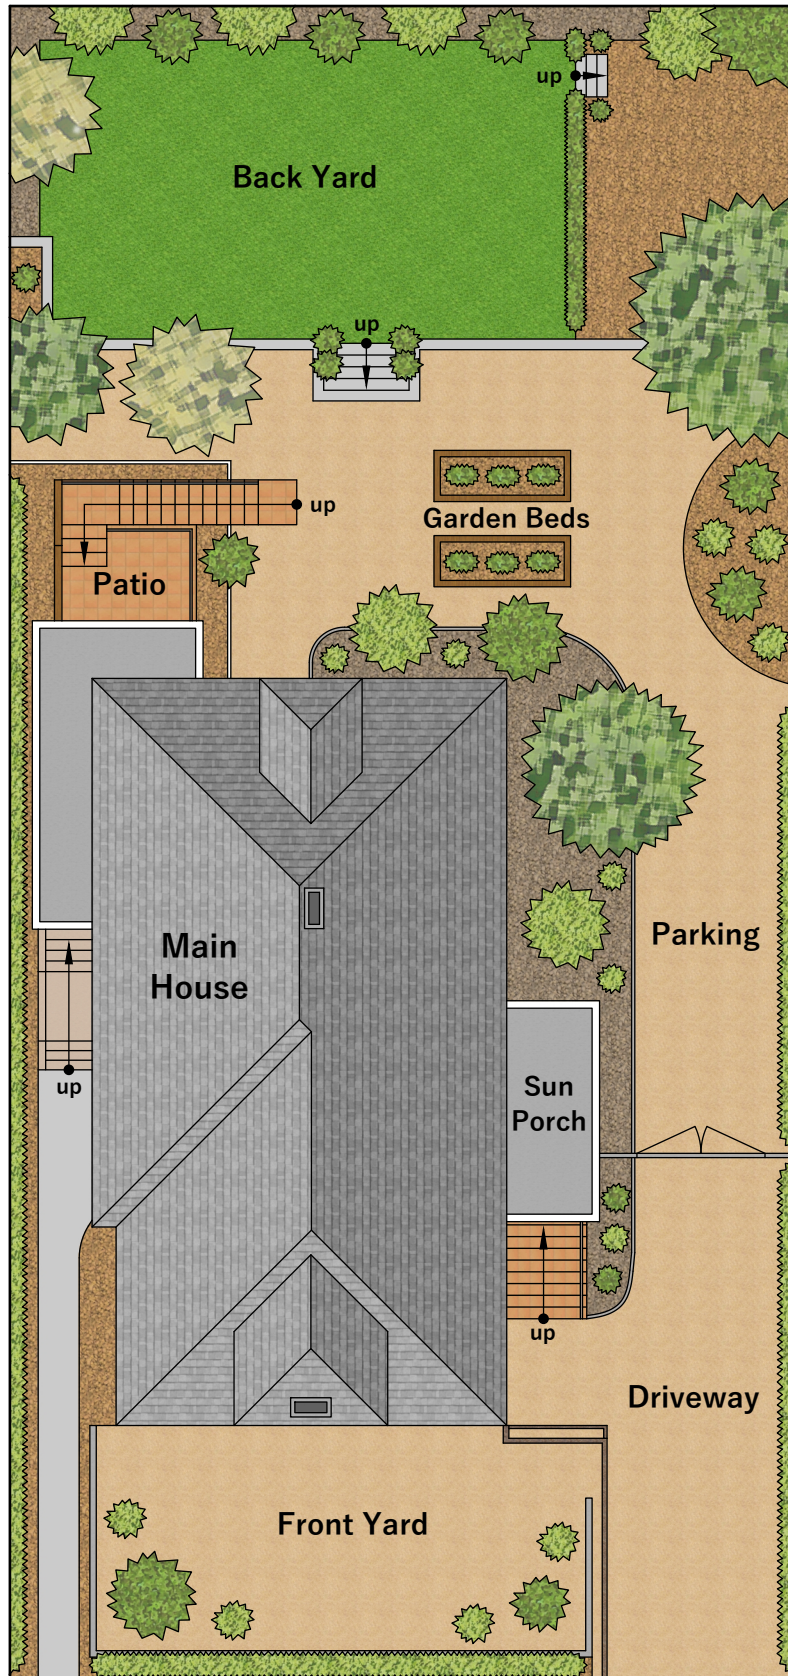

3922 Harrison Street

Oakland, CA 94611

Site Plan

lot size approx.
7,405 sqft

Any and all information on this drawing is for illustrative purposes only and is deemed reliable, but not guaranteed. All information requires independent verification.